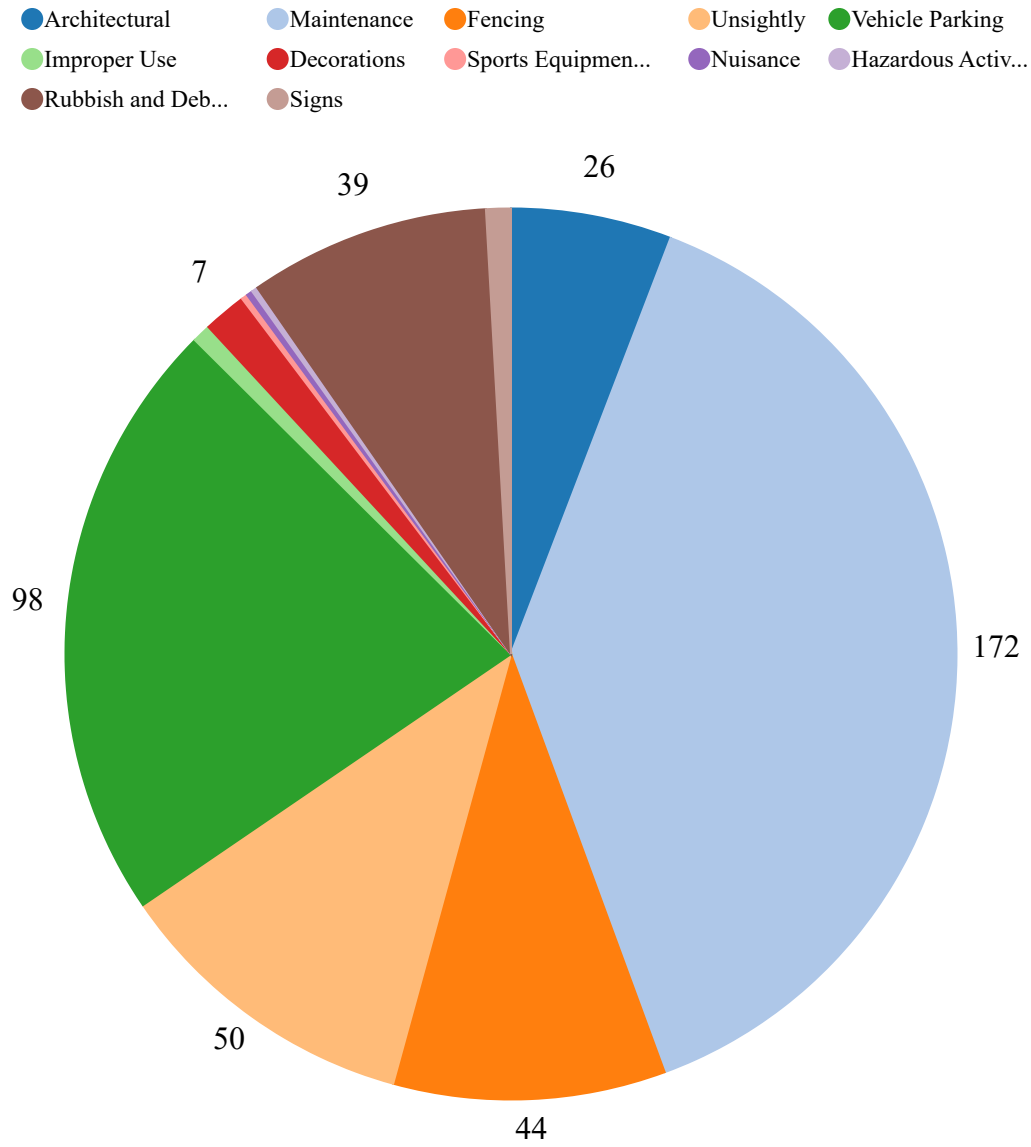

Association Name: Clear Lake City Community Association  
Community SnapShot Report

Violation = 446  
(by Category)

**Violation = 446  
(by Stage)**