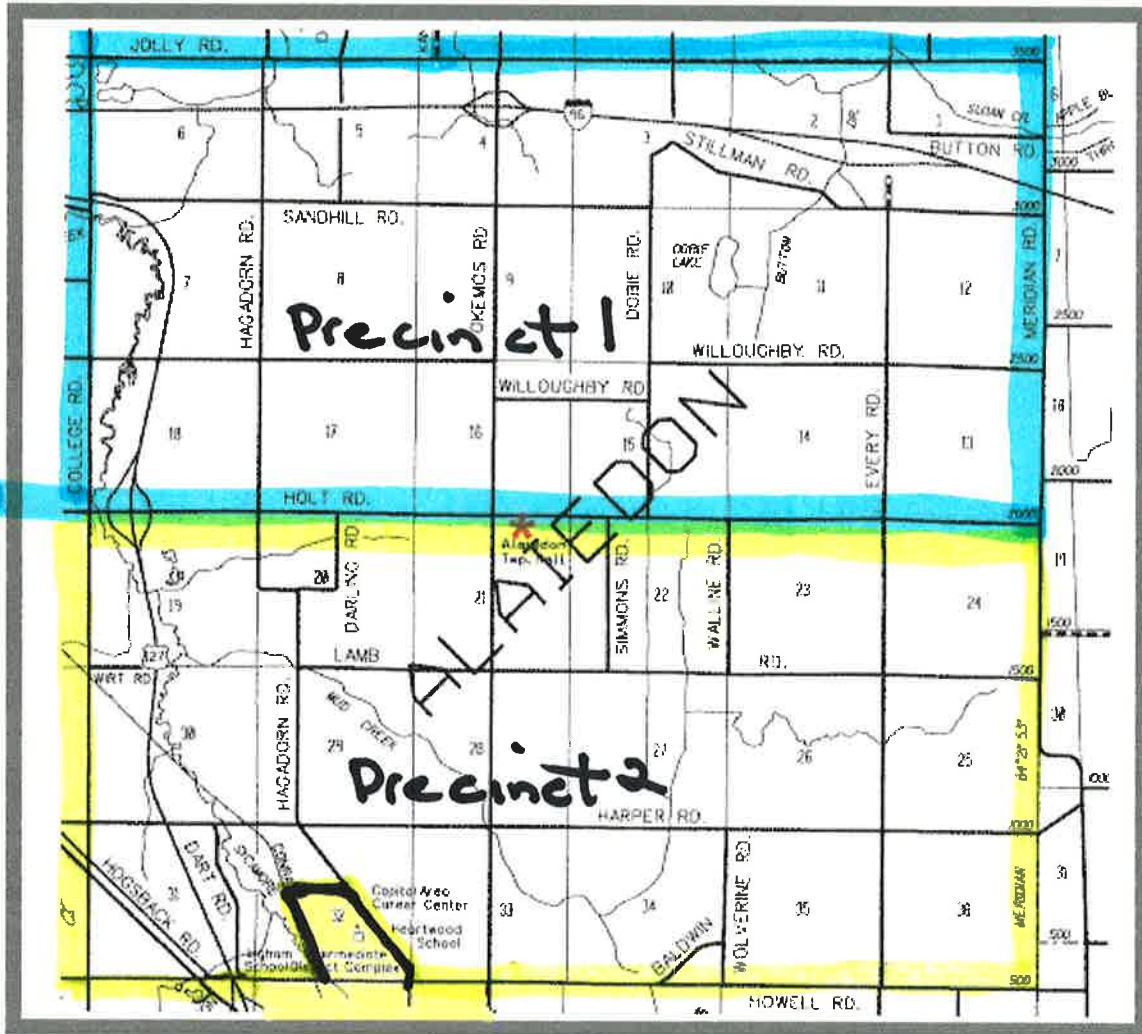

Alaiedon

Proposed

SHARI

Shaded area is Mason City Limits

* Alaiedon Township Hall

2021 W. Holt Road

Mason, MI 48854

Phone: 676-9277