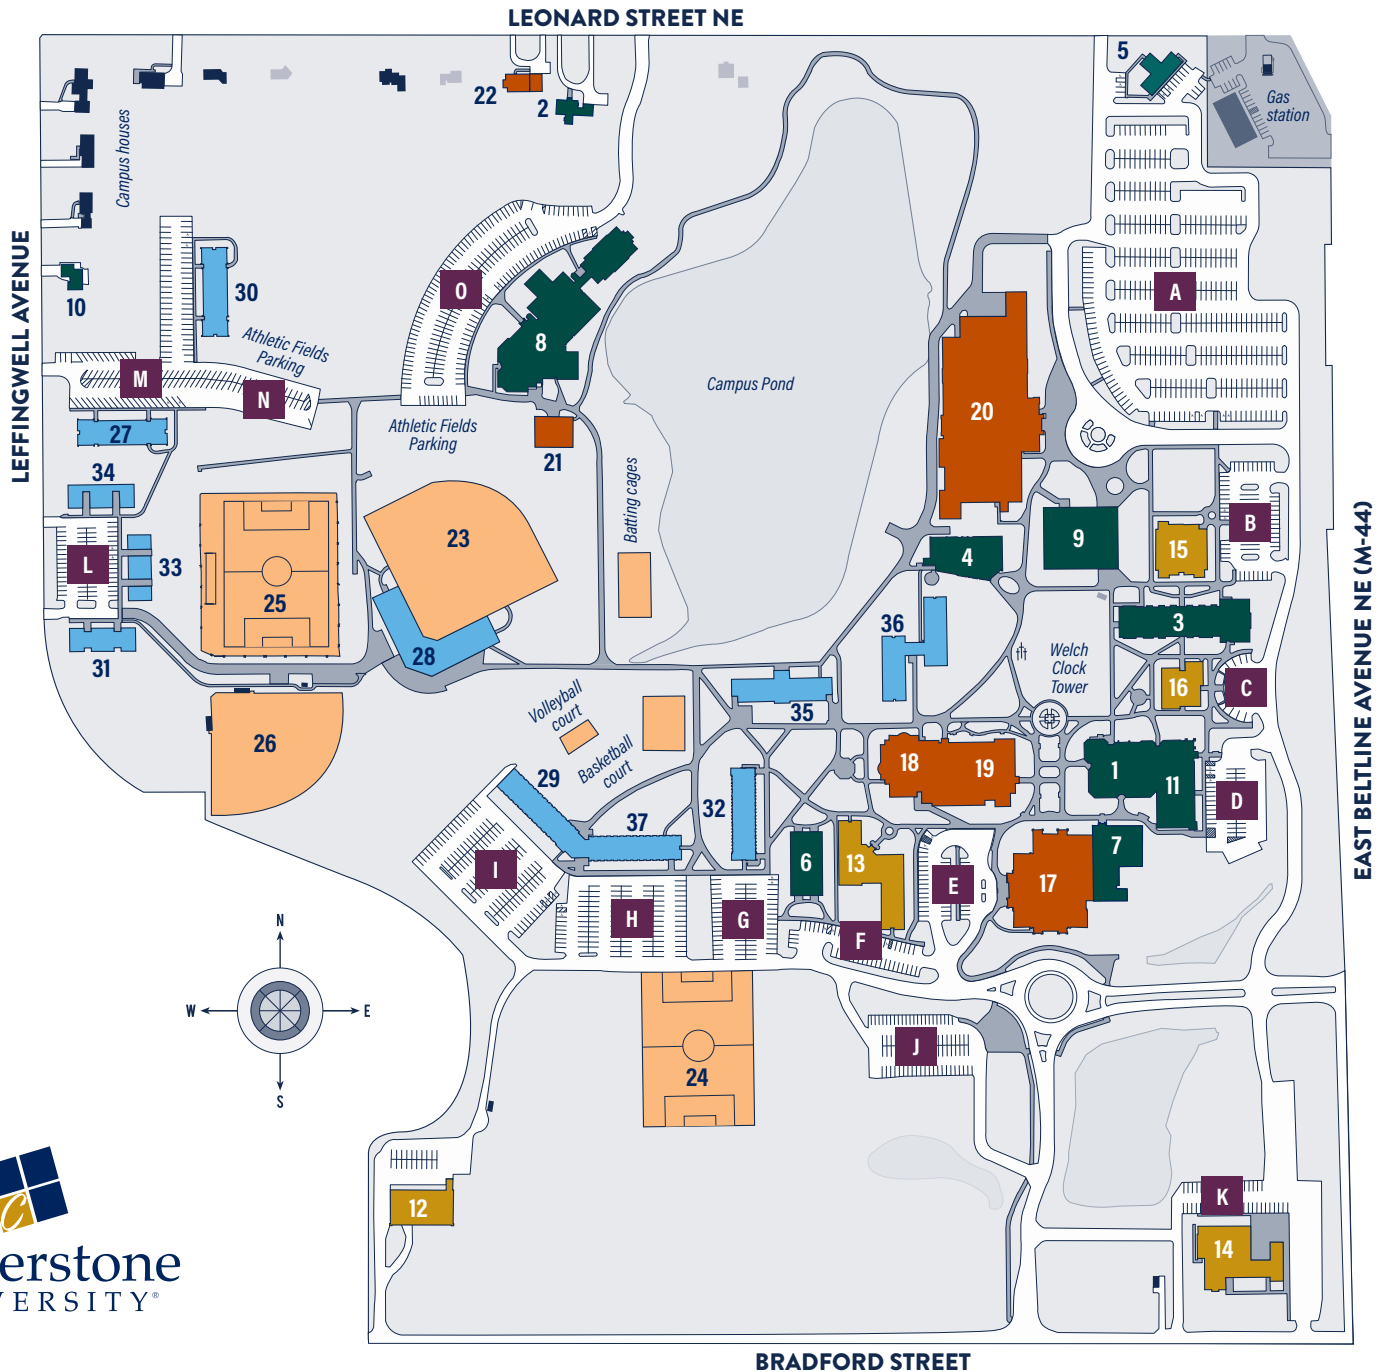

11. Warren Faber Hall
  - Campus Store
  - Campus Safety
  - Mail Room

ADMINISTRATIVE BUILDINGS

12. Facilities & Physical Plant
13. Miller Hall
14. WCSG
15. Welch Administration Building
16. Ketcham Hall

STUDENT LIFE

17. Christ Chapel
18. Corum Student Union & Dining Commons
19. Gainey Conference Center
20. Bernice Hansen Athletic Center/Mol Arena
21. Steven J. Cochlan Wrestling & Training Center

22. Theatre Club House & Rentals
2. **Athletic Fields**
23. De Witt (Baseball) Field
  24. Practice Soccer Field
  25. Soccer Field
  26. Softball Field

RESIDENCE HALLS

27. Babcock Hall
28. Central Hall
29. Cook Hall
30. Crawford Hall
31. Fuller Hall
32. Keithley Hall
33. Knol Hall
34. Morris Hall
35. Pickitt Hall
36. Quincer Hall
37. Van Osdel Hall

PARKING

- A. Bernice Hansen Athletic Center*
- B. Welch Administration Building
- C. Ketcham Hall
- D. Warren Faber Hall/Campus Store*
- E. Christ Chapel*
- F. Faculty Parking
- G. Keithley Hall
- H. Van Osdel Hall
- I. Cook Hall
- J. Commuter Parking*
- K. WCSG Parking
- L. Fuller, Knol & Morris Parking
- M. Babcock & Crawford Parking
- N. Athletics Fields Parking*
- O. CTS & Athletics Fields Parking*

*Indicates open parking.