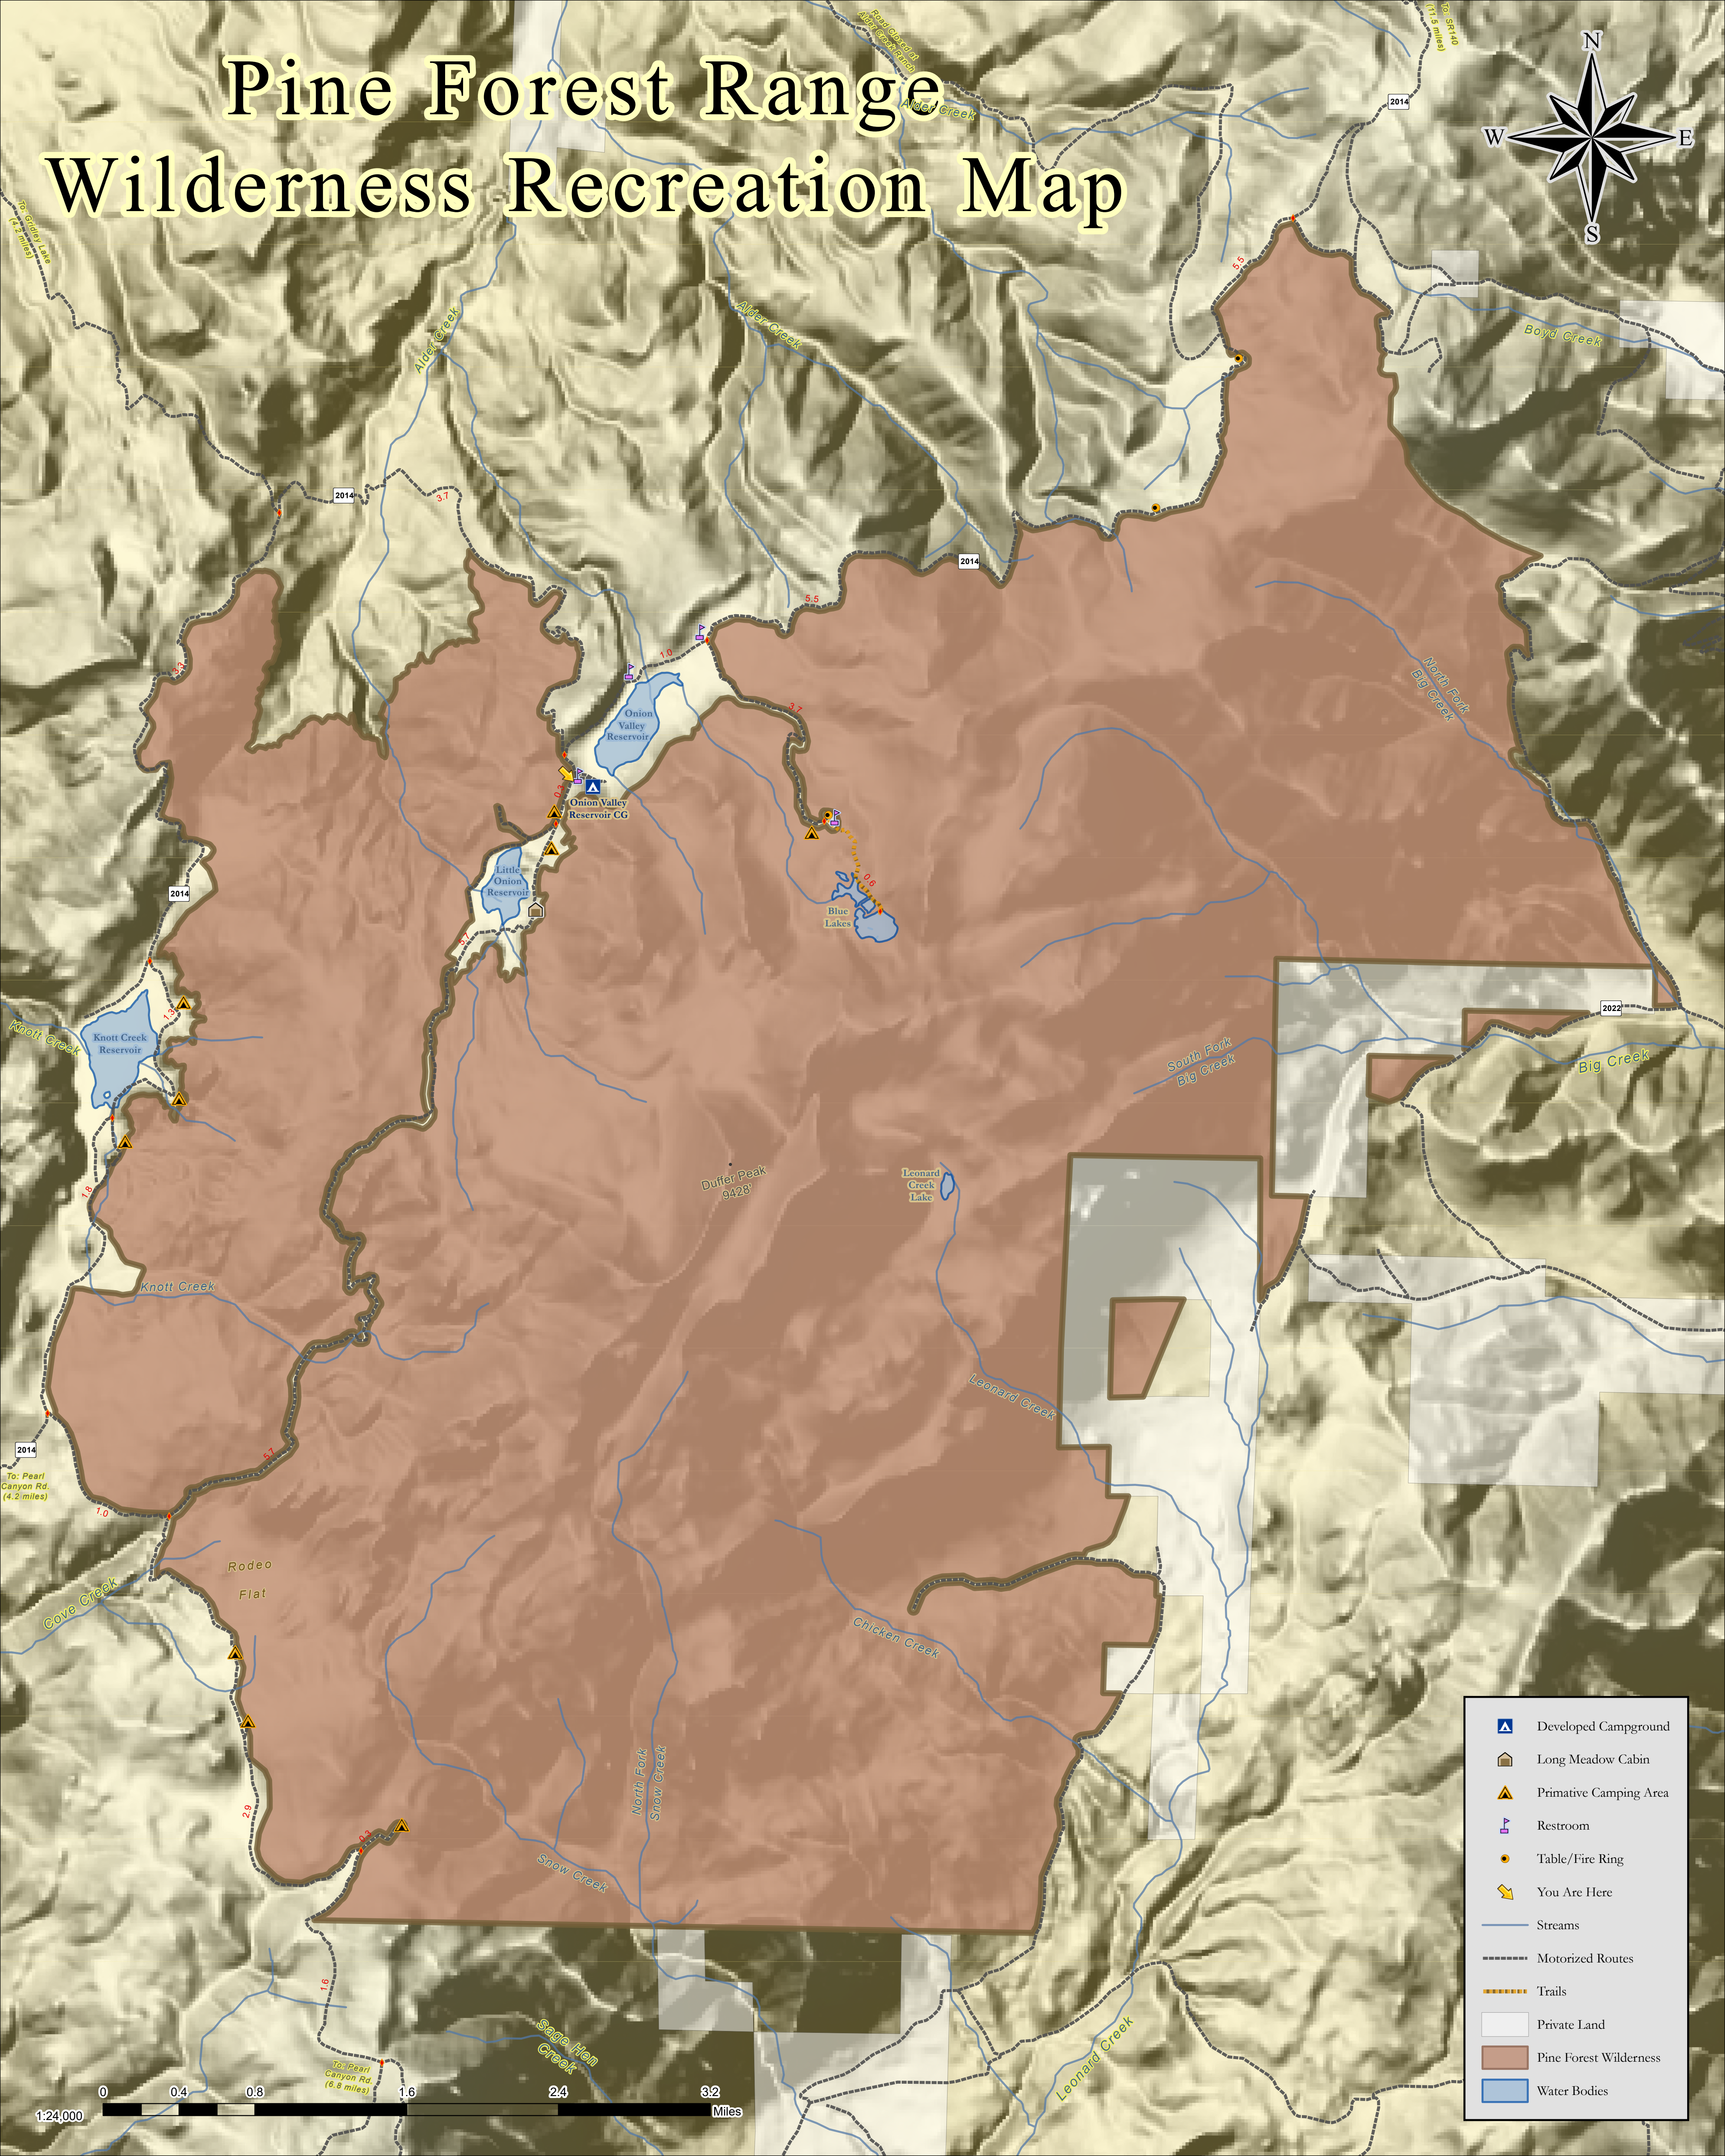

# Pine Forest Range Wilderness Recreation Map

- Developed Campground
- Long Meadow Cabin
- Primitive Camping Area
- Restroom
- Table/Fire Ring
- You Are Here
- Streams
- Motorized Routes
- Trails
- Private Land
- Pine Forest Wilderness
- Water Bodies