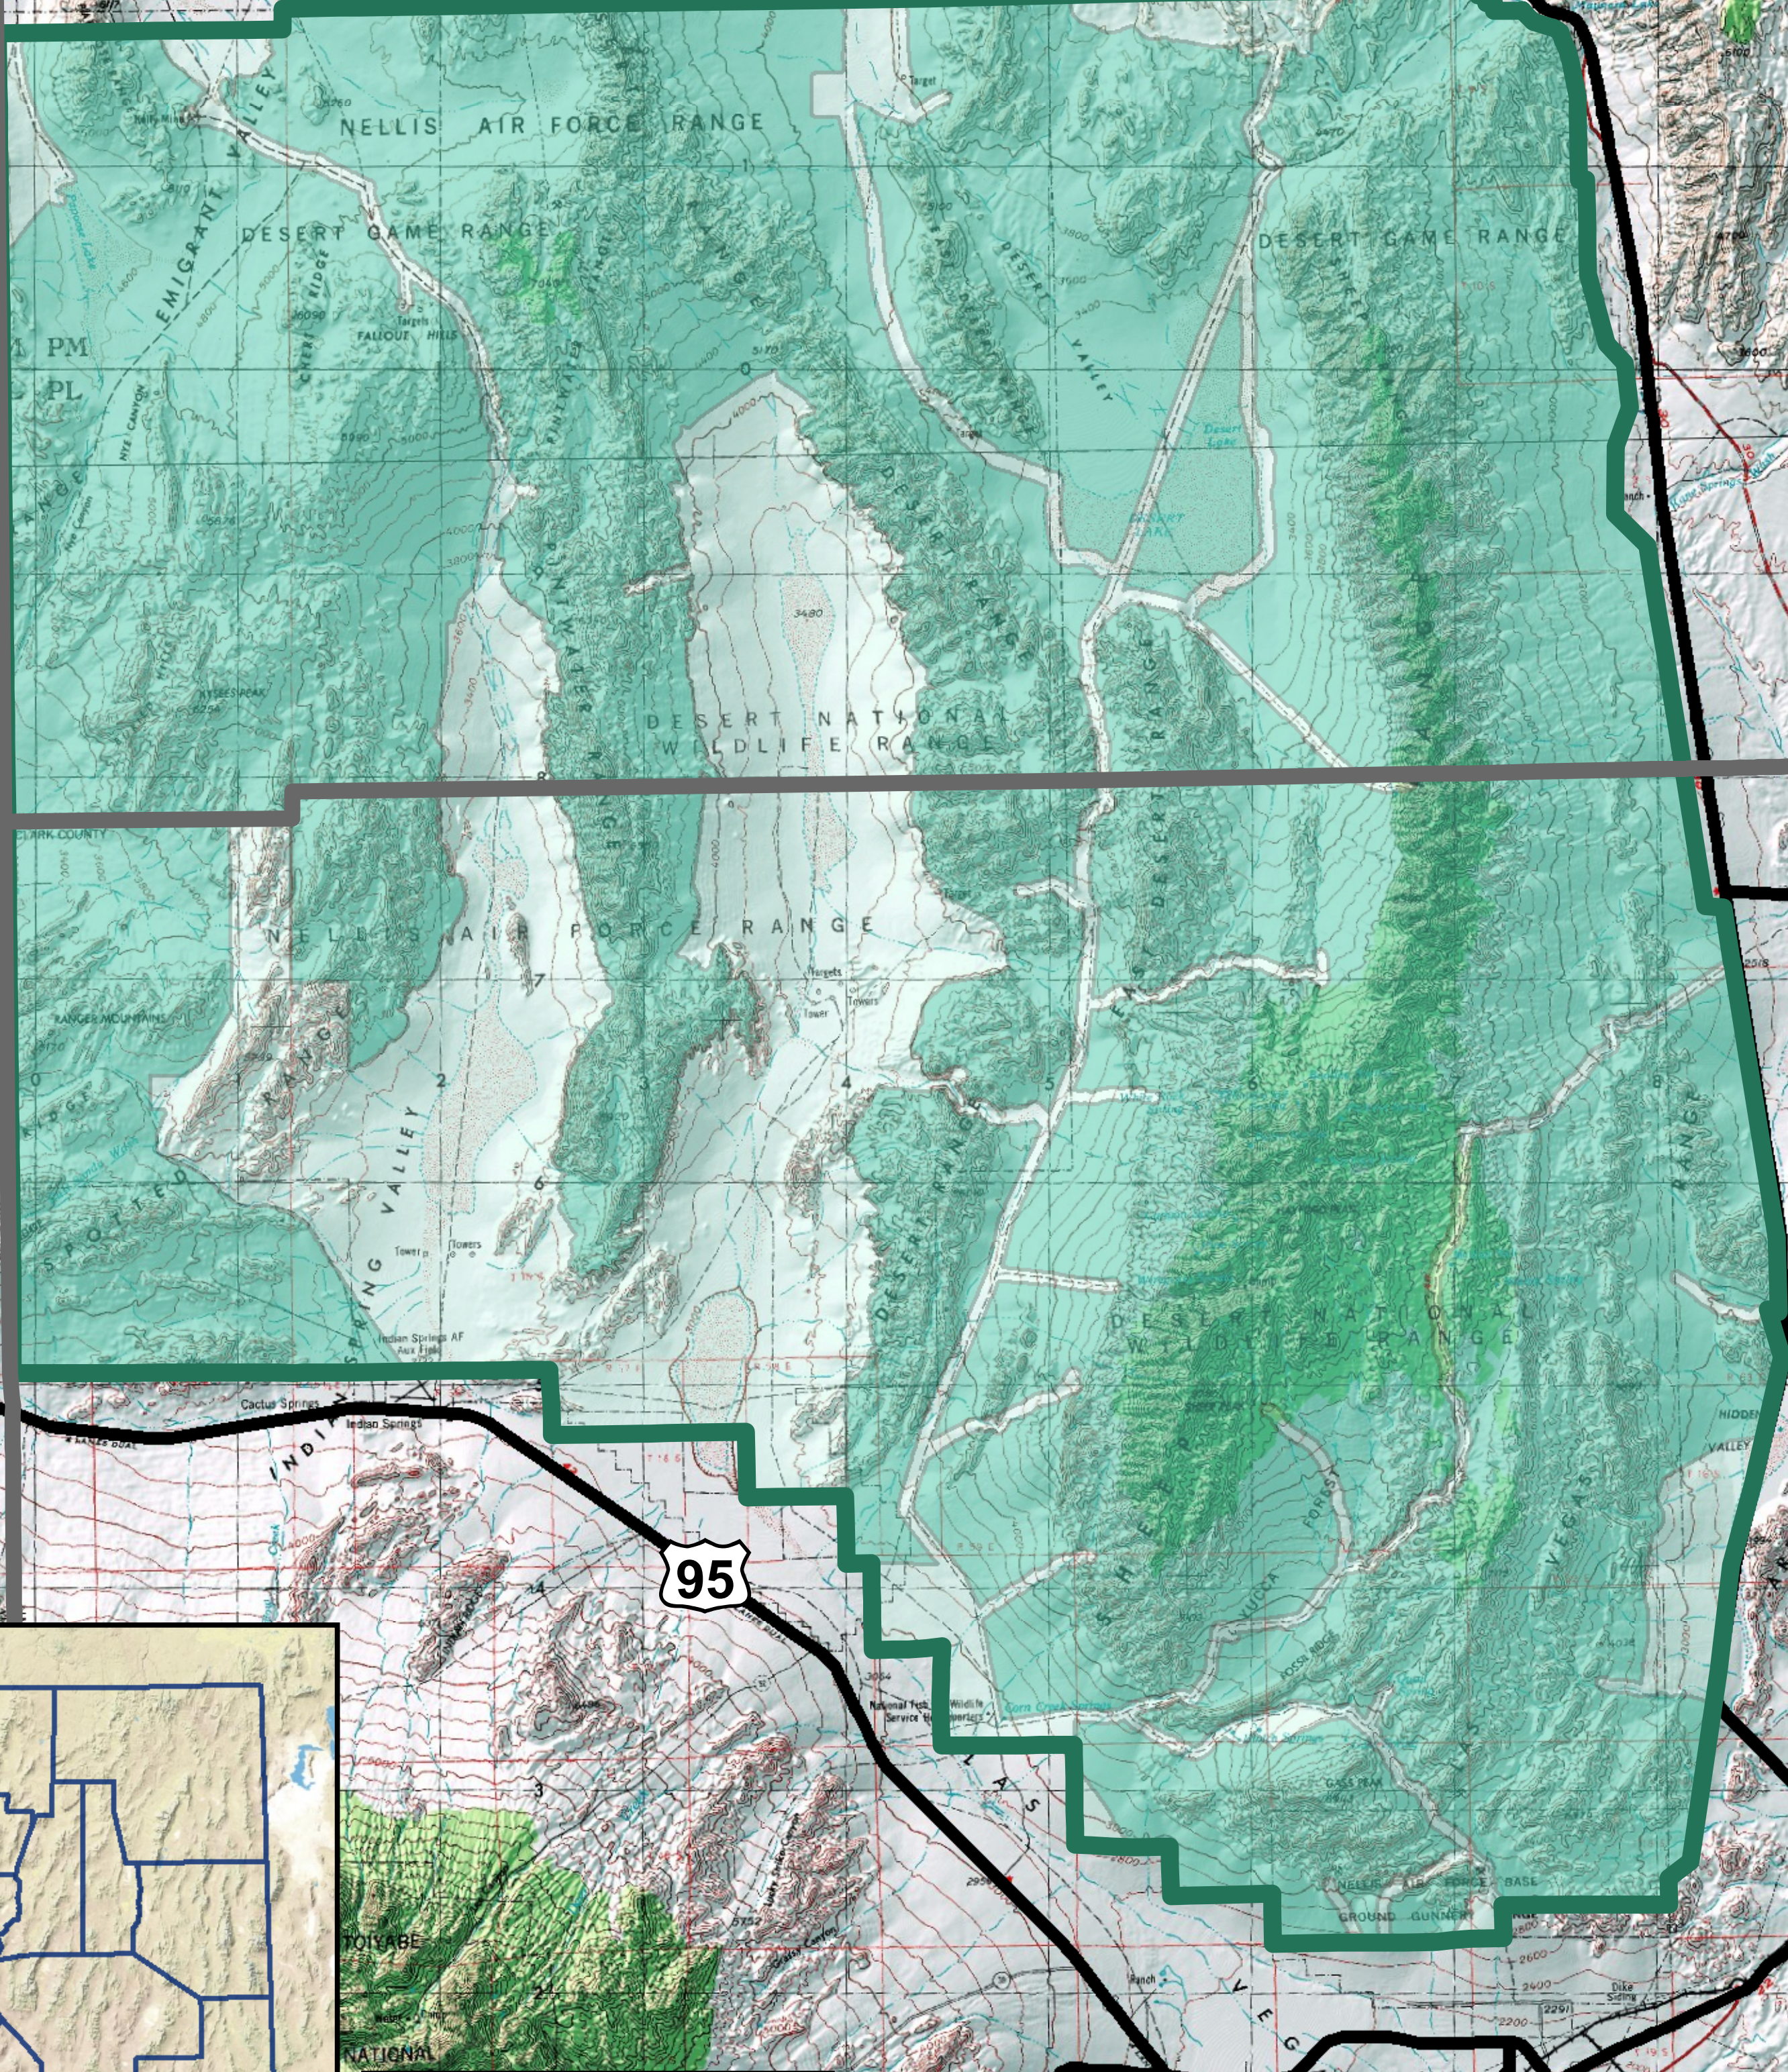

Desert National Wildlife Refuge

-  Desert National Wildlife Refuge (NWR) Boundary
-  DNWR Proposed Wilderness
-  Major Travel Route
-  Minor Travel Route
-  County Lines

Las Vegas