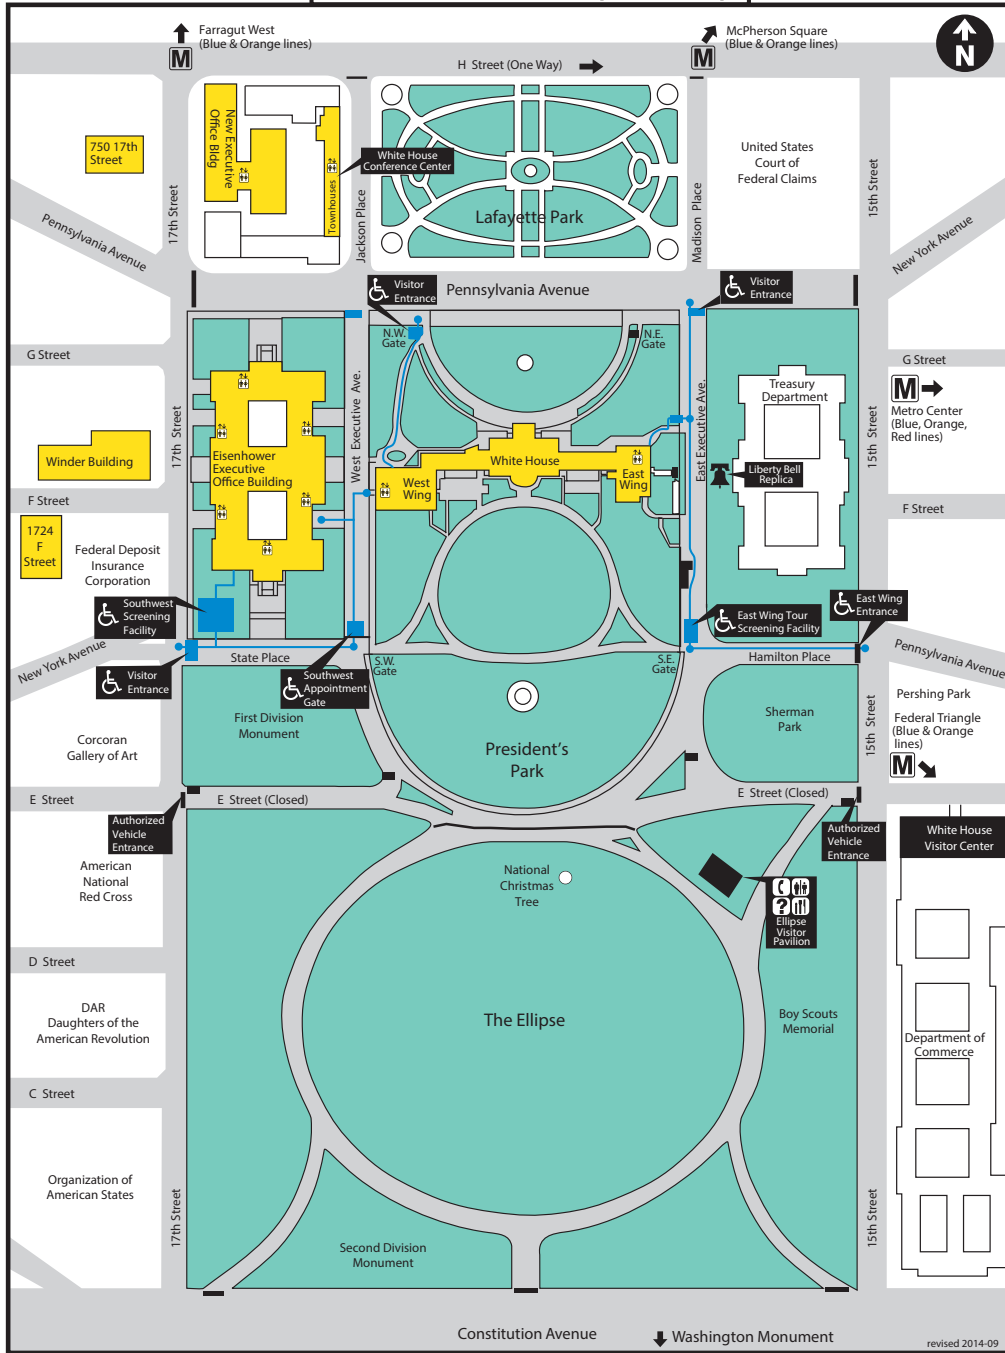

White House Complex Map

Metrorail Stations
 Accessible Route
 USSS Gate
 Accessible Gate
 Elevator

Please contact White House Operations to schedule Appointment Parking or parking for an accessibility need.