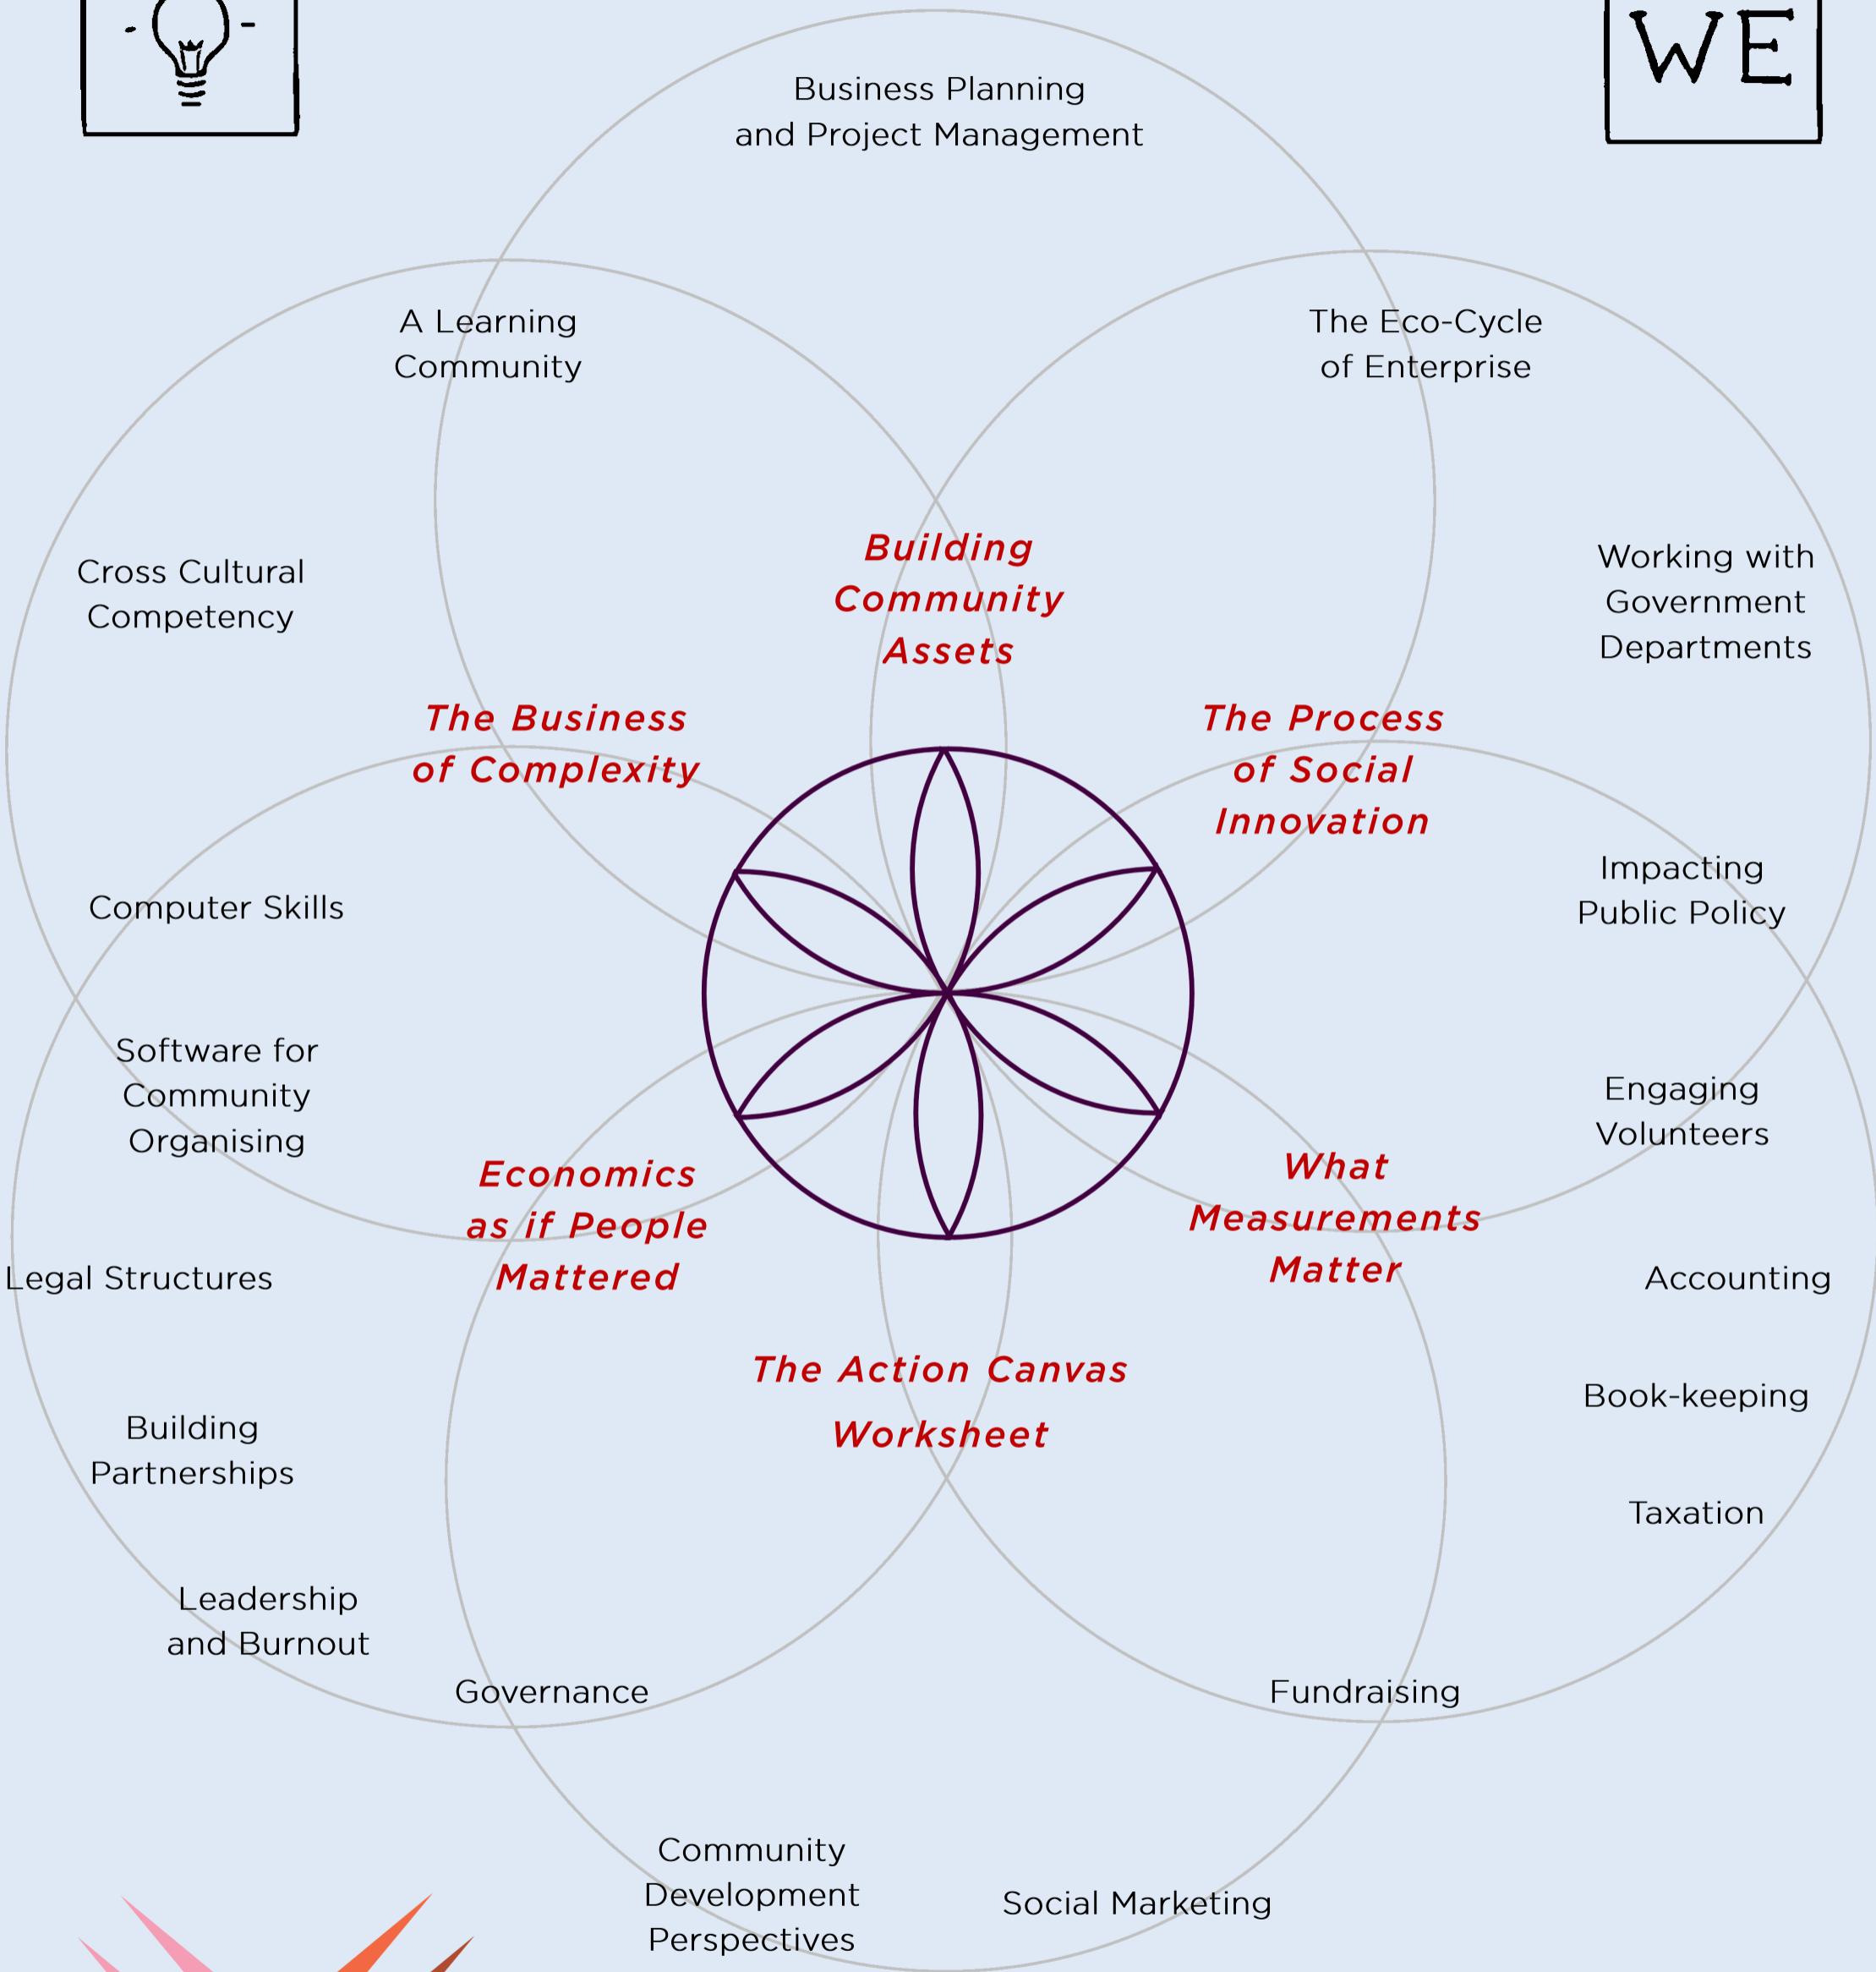

ENTREPRENEURSHIP FOR THE COMMON GOOD

The Community Action Incubator is tailored to meet the specific needs of each group, and the projects being developed.

Tu Tama Wahine o Taranaki Inc.

ngati mutunga
tangata whenua
development and liberation
service

Community Taranaki

fostering active citizenship
and generous engagement
on our most important issues
in Taranaki.